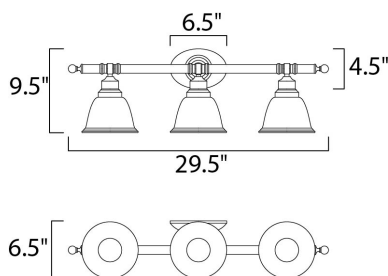

**MEASUREMENTS**

DIMENSION : 29.5" W x 9.5" H x 6.5" Ext  
 BACK PLATE : 6.42" W x 4.53" H x 2.25" HCO  
 HANGING WEIGHT : 5.95 lb

**LAMPING**

INPUT VOLTAGE : 120V  
 BULB : 3 x 60W Incandescent E26 Medium , 180W Total  
 BULB INCLUDED : (Not Included)  
 DIMMABLE : Yes